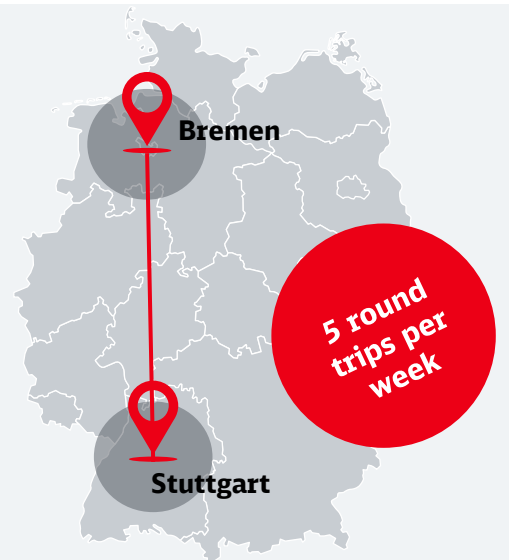

Cargo

From Bremen to Stuttgart and back

High-frequency and intermodal overnight

- Fast and reliable **overnight transports** between Bremen and Stuttgart
- Safe transport of **intermodal loading units**
- **Economic** and **environmentally friendly** transport
 - Approx. **80% CO2e reduction** compared to road transport alone
 - Certificate and further reductions possible with **Climate+**

Your connections at a glance:

Relation	Bremen → Stuttgart	Stuttgart → Bremen
Operating days	Monday to Friday	
Cut-off time*	21:00	18:15
Pickup-time*	08:15	05:25

*Due to process and infrastructure reasons, DB Cargo reserves the right to adjust the times stated during the year.