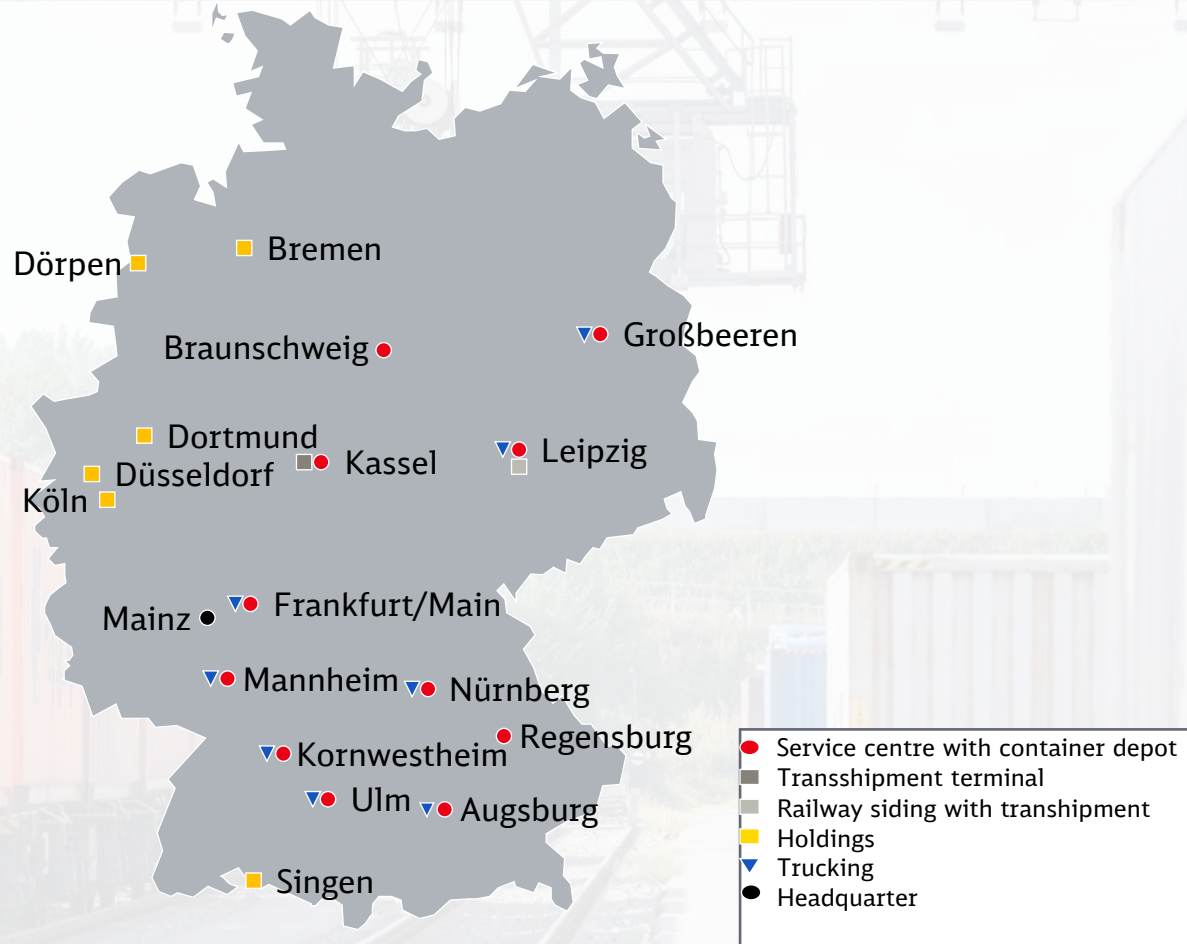

Intermodal transport chain from the seaport to the recipient

Cargo

Transshipment terminal and container depots

at 12 locations in Germany

Cargo

Extensive terminal and depot services offered by DB IS:

- **Terminal services**
- **SOLAS weighing** in Kassel, Kornwestheim, Nuremberg and Ulm

Along with partner companies, we offer our service portfolio at **six additional locations** in Germany:

- Düsseldorf Container Hafen (DCH)
- Container Terminal Dortmund (CTD)
- Container Terminal Köln (CTS)
- Dörpener Umschlagterminal (DUK)
- Roland Umschlagterminal Bremen
- Terminal Singen (TSG)

Transshipment terminals

in other European countries at 15 locations

Cargo

The DB Cargo Group operates **15 terminal locations in European countries.**

DB Intermodal Services fulfills a steering function within the DB Cargo Group with regard to European intermodal terminals.

DB Intermodal Services GmbH

Diversified service portfolio

Terminal services

- **Transshipment terminal** in Kassel
- **Abroad**, we have **terminal holdings**, e. g. in Enns (Austria), Rotterdam (Netherlands) and Barcelona (Spain).
- We additionally support you with **agency services**, container storage and supply of transport information.