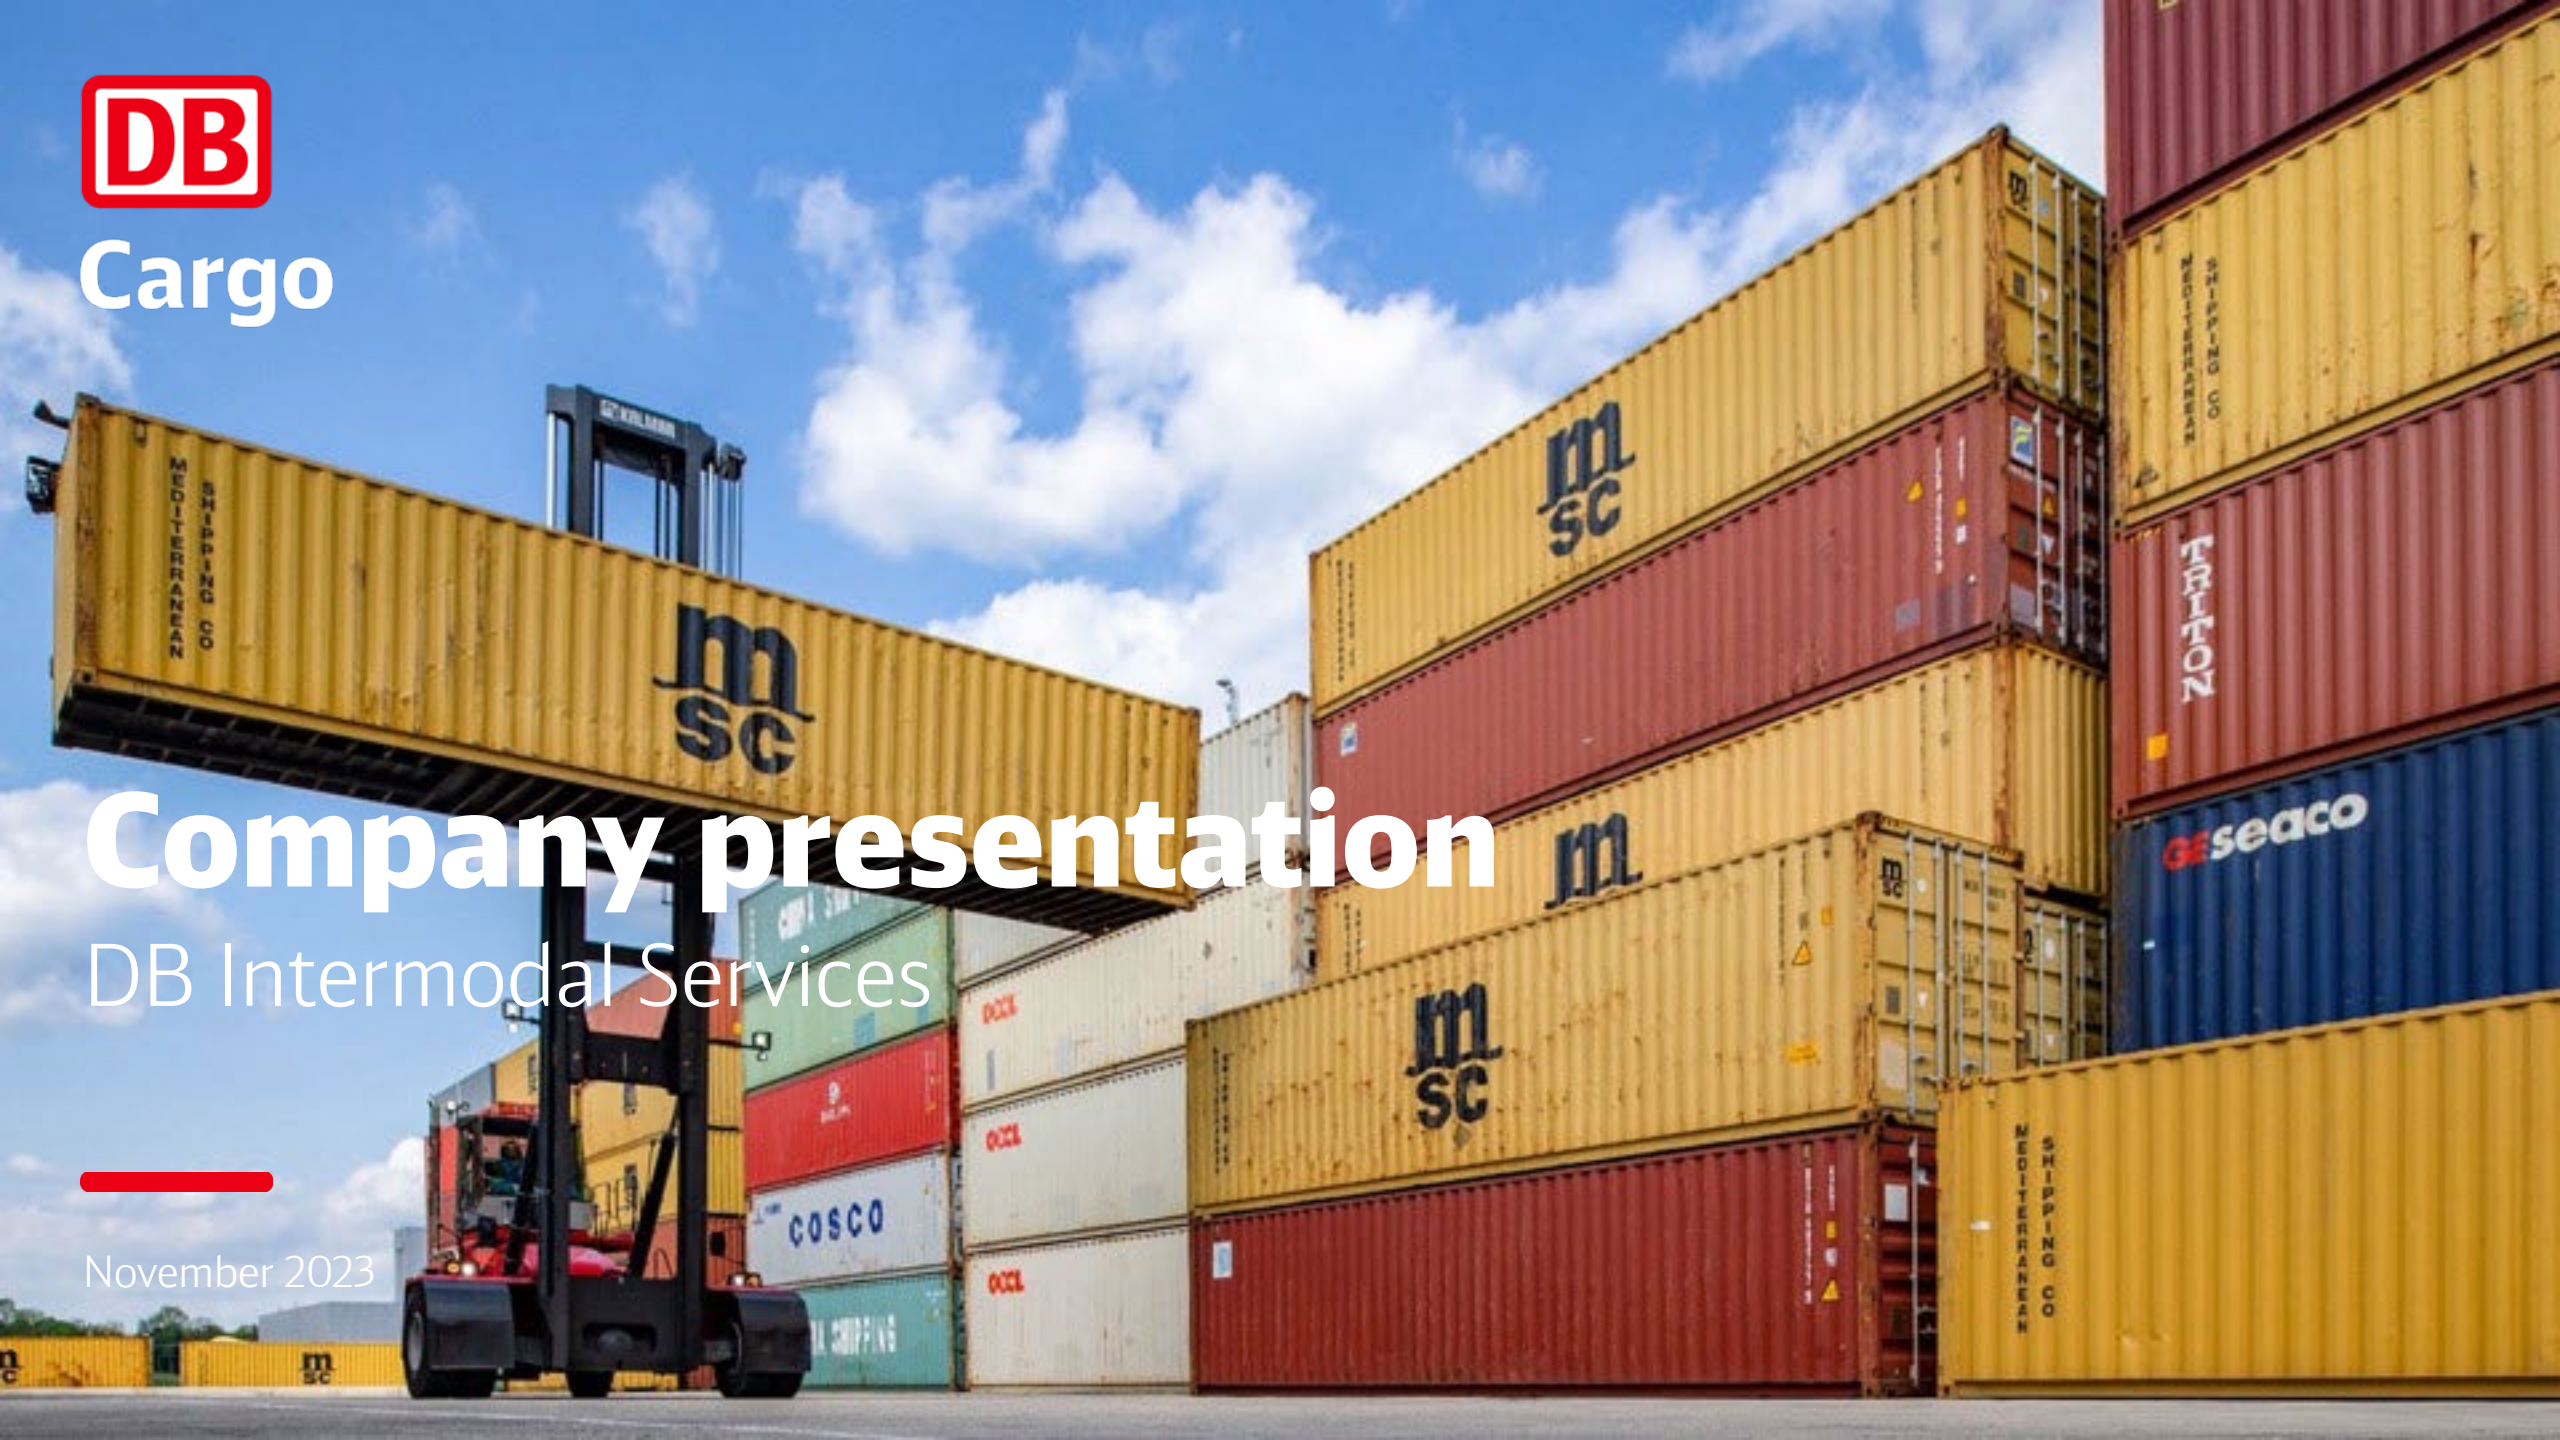

Cargo

Company presentation

DB Intermodal Services

November 2023