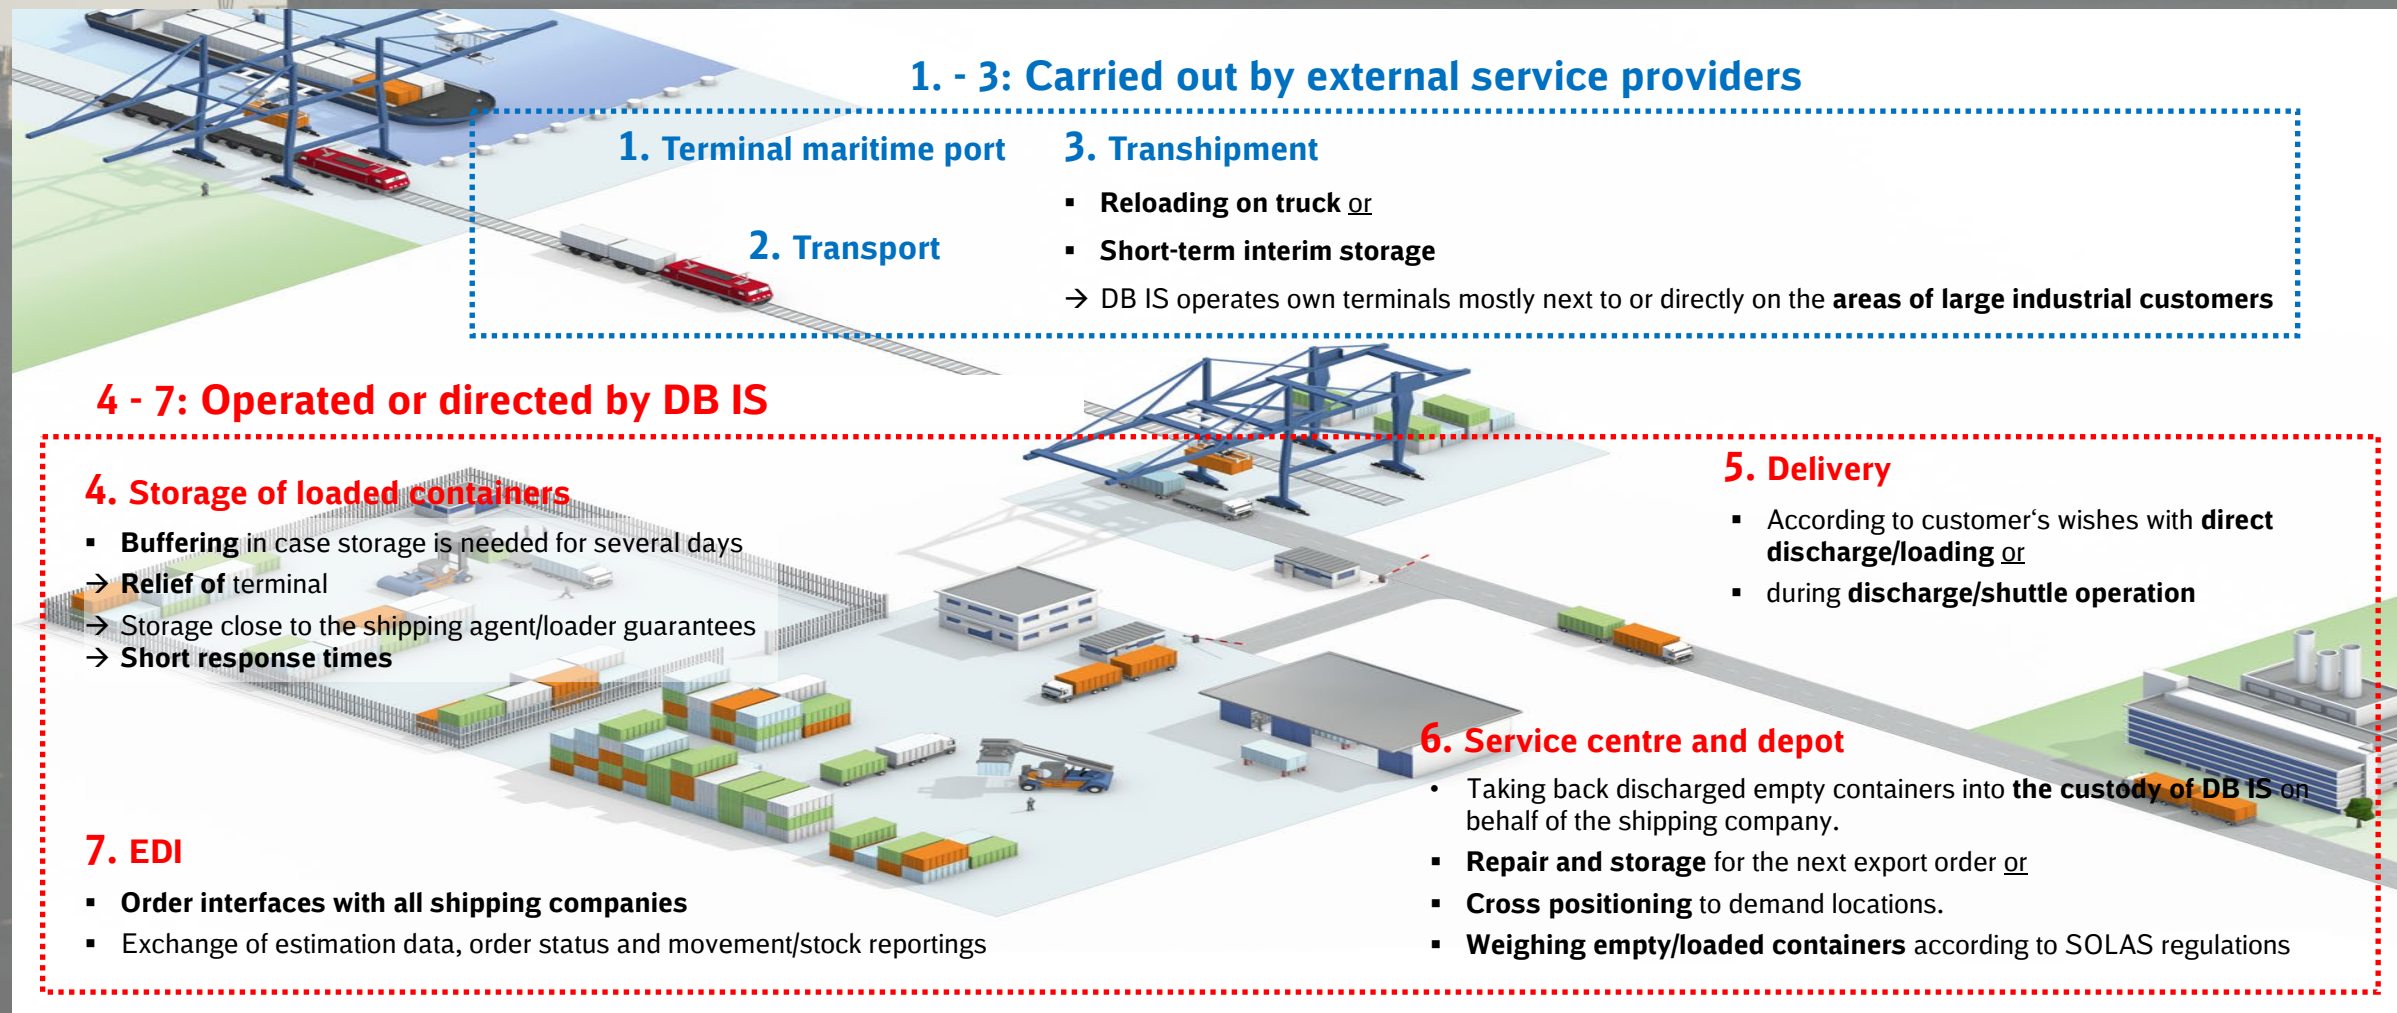

Our performance (in 2023)

- **679,00** handlings per year
- **50,400** repaired containers
- **40,700 TEU** storage capacity
- **60,400** transport orders
- **1020** sold containers

DB Intermodal Services GmbH (DB IS for short)

Intermodal transport chain from the seaport to the recipient

Cargo

Transshipment terminal and container depots

at 12 locations in Germany

Cargo

Extensive terminal and depot services offered by DB IS:

- **Terminal services**
- **SOLAS weighing** in Kassel, Kornwestheim, Nuremberg and Ulm

Transshipment terminals

in other European countries at 15 locations

Cargo

The DB Cargo Group operates **15 terminal locations in European countries.**

DB Intermodal Services fulfills a steering function within the DB Cargo Group with regard to European intermodal terminals.

Trucking

- **60,400 deliveries** are carried out **with 130 trucks and 244 chassis**
- These truck transports run between transshipment terminals, container depots and customers
- Additionally, we offer to **transport empty containers between container depots**